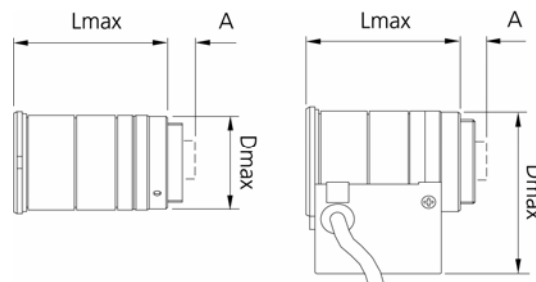

Specifications vari-focal lens 4-12mm 1/2" image CS mount

Lens Type	Focal Length	Mount Format	Max. Apt.	Filter Thread	Horizontal Angle of View		Min. Obj. Dist. (m)	Dimensions (mm)		
DC Auto Iris 1/2: GA4V12NA-IR-1/2#	4-12	CS-1/2"	1.2-360	-	21.1°-70.7°	31.2°-93.6°	0.3	8.7	51.0	54.0

*) Aspherical #) IR-corrected Day/Night lens

*) Wide-tele

*) Excl. finger-screws

Manual Iris

DC Auto Iris

plettac Security UK Ltd
 Unit 39 Sir Frank Whittle Business Centre
 Great Central Way
 Rugby
 CV21 3XH